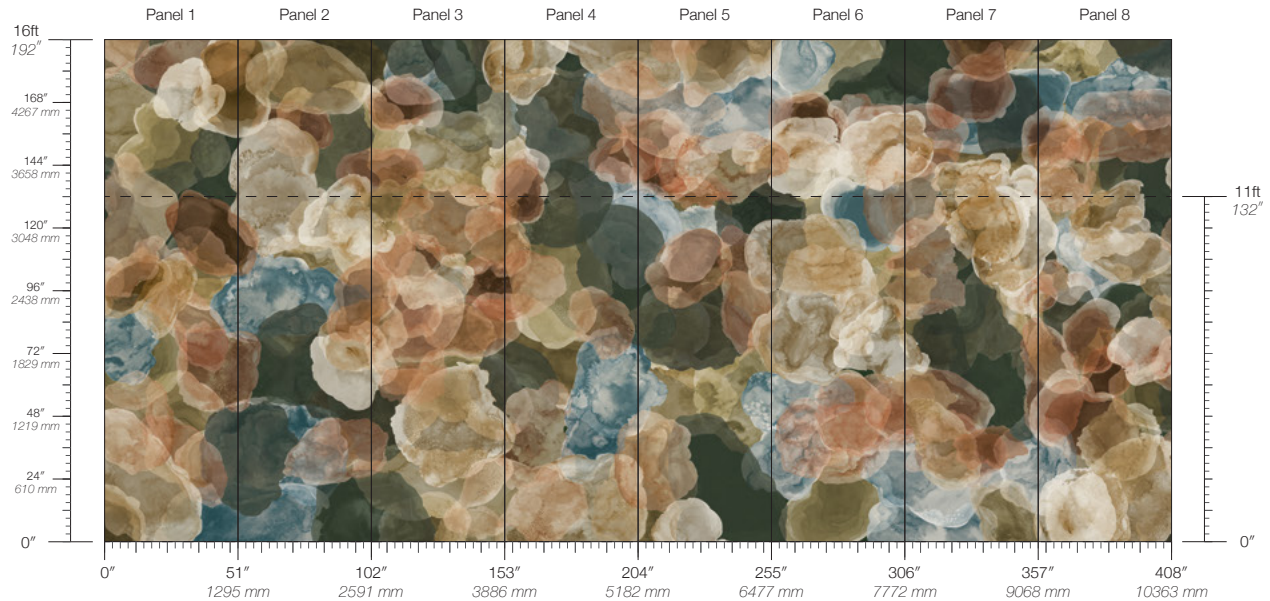

Verdure Yarrow

Suitable for residential and commercial projects

COLOR
Yarrow

STOCK
Made to order

REPEAT
Non-repeating

CONTACT
sales@calicowallpaper.com
+1 718 243 1705
57 Lispenard Street
New York, NY 10013 USA

ITEM
5816

MINIMUM
1 panel

LEAD TIME
4 weeks to print

CONTENT
Type II Vinyl

MAINTENANCE
Water-based cleanser

ORIGIN
USA

DISCLAIMER
Panel maps represent mural artwork only. Reference the physical sample for color and texture.

PANEL WIDTH
51" / 1295 mm trimmed

FLAMMABILITY
ASTM E84 Adhered Class A

DETAILS
Custom options available

PANEL HEIGHT
132" / 3353 mm standard
192" / 4877 mm extended

ENVIRONMENTAL
Recycled Content, Phthalate Free
Low VOC, HPD Available

PRICE
Available upon request